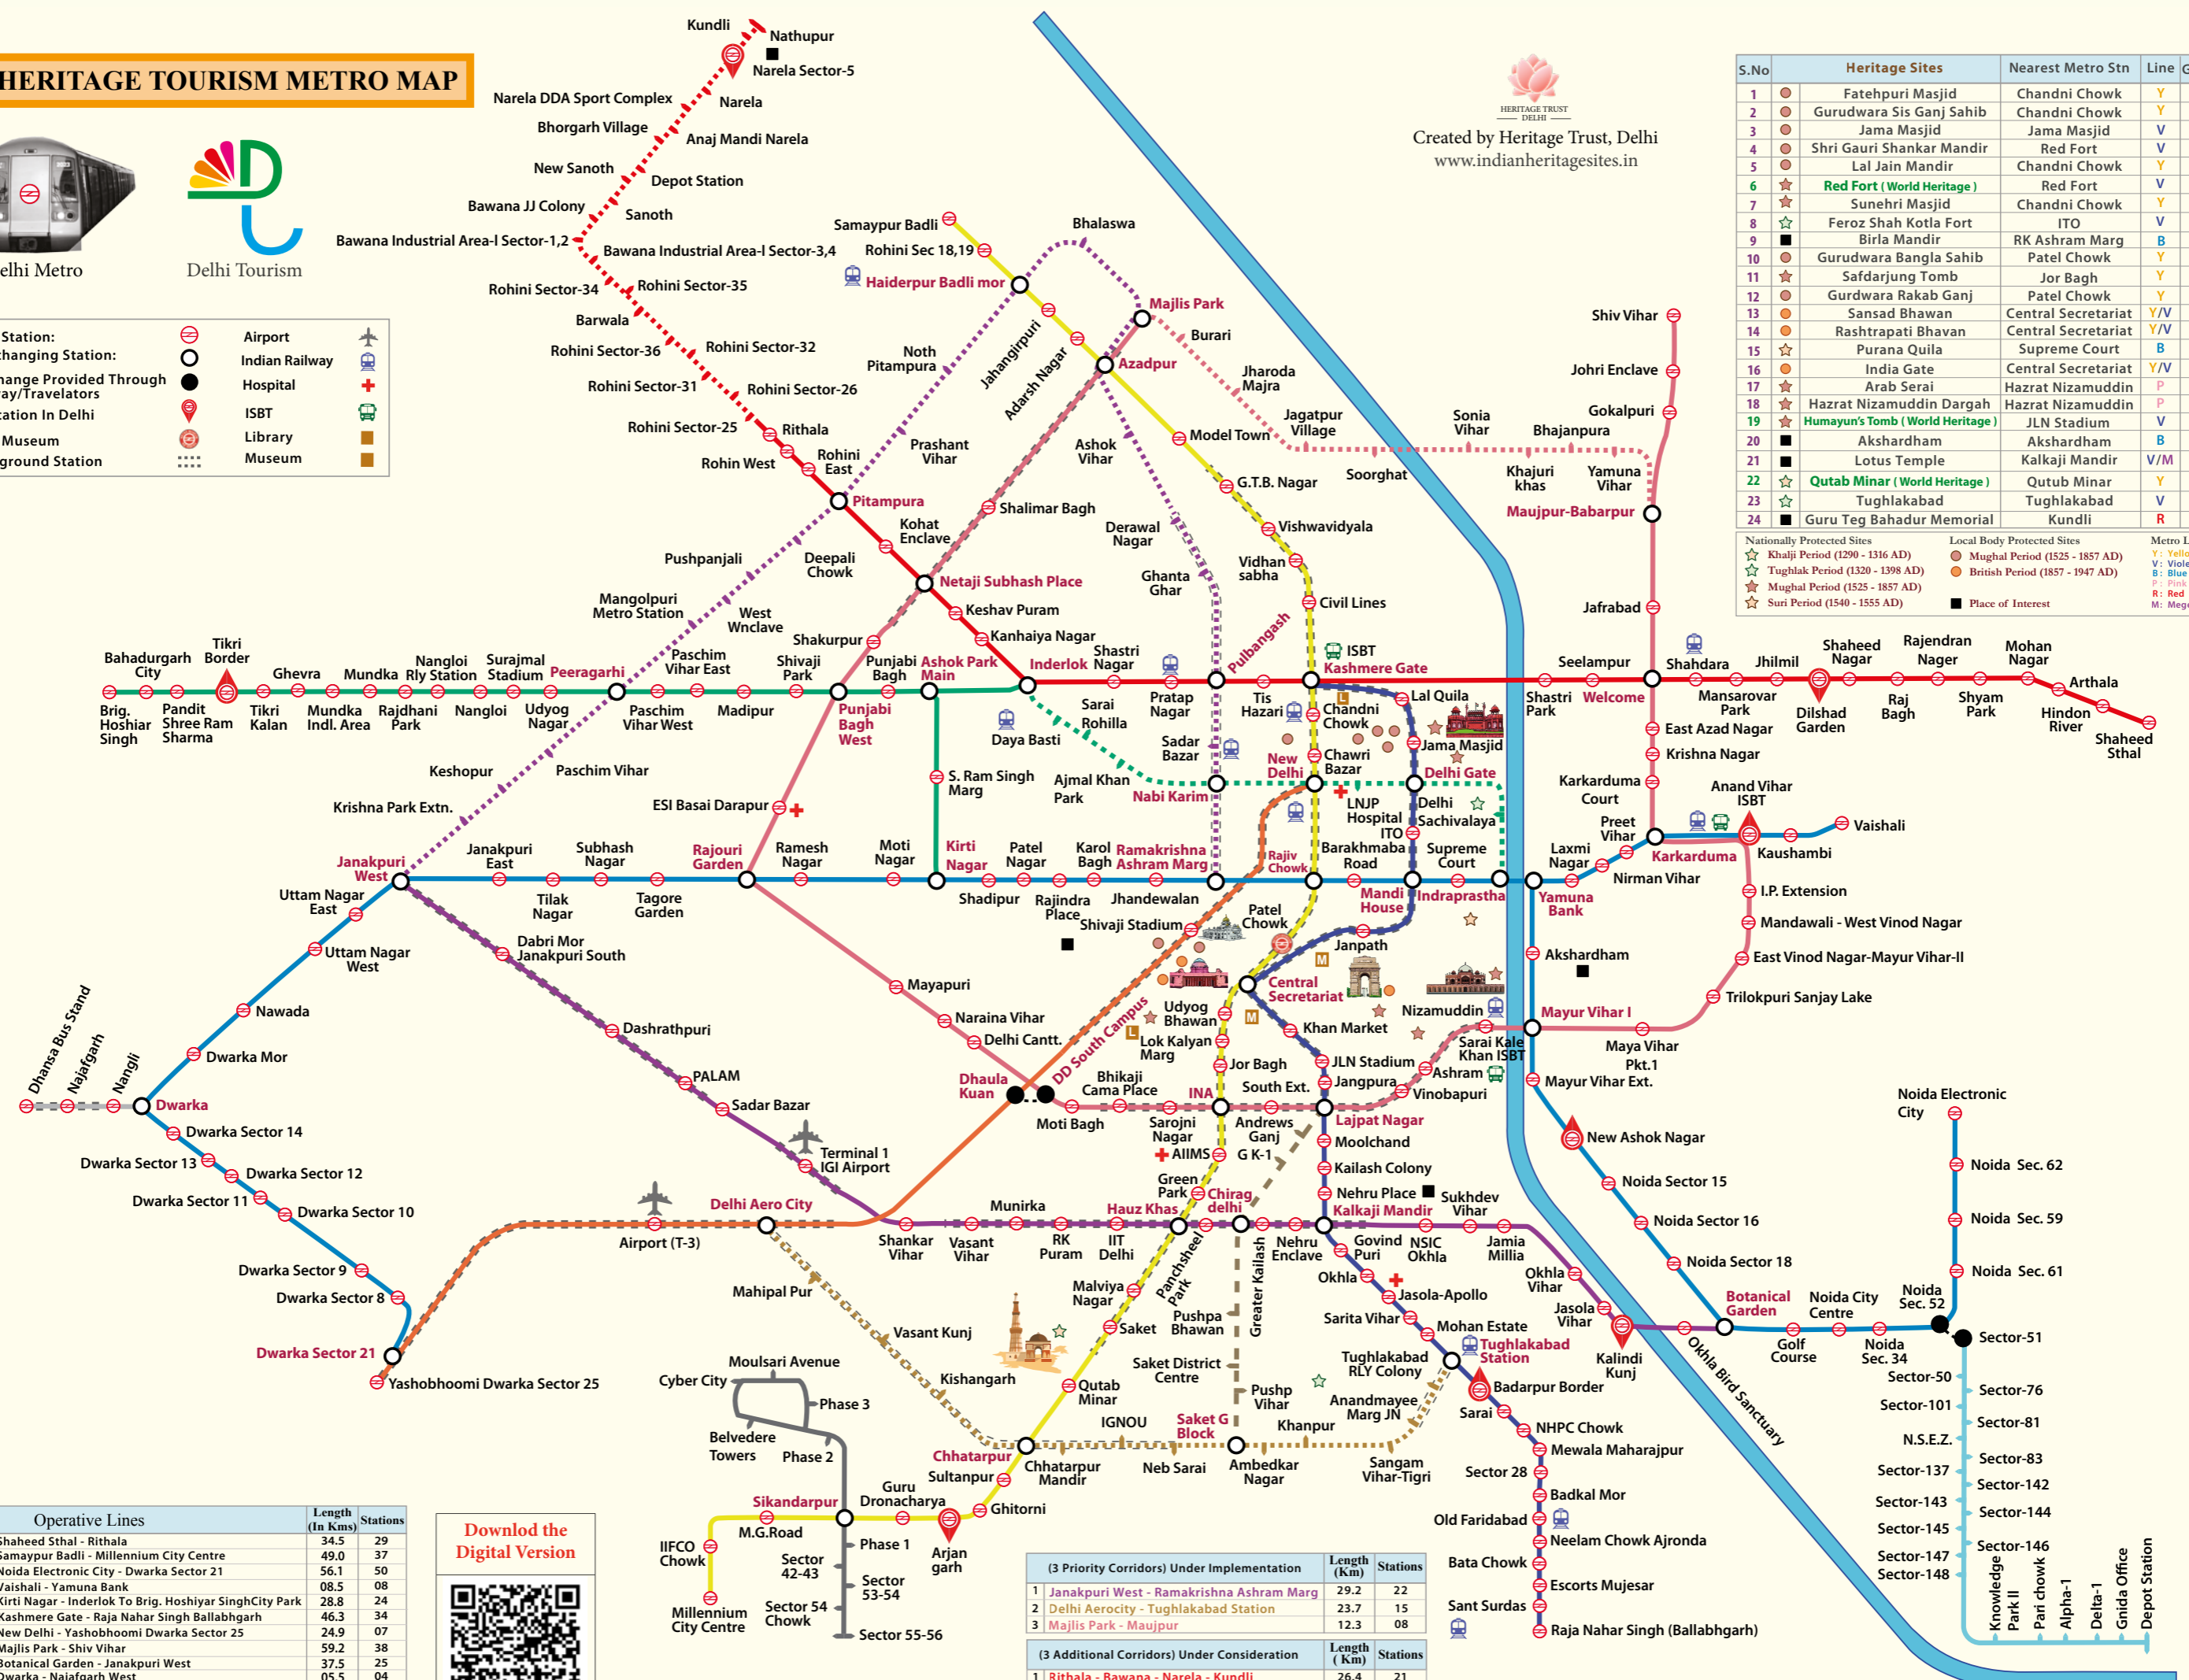

DELHI HERITAGE TOURISM METRO MAP

Delhi Metro

Delhi Tourism

Metro Station:		Airport	
Inter-changing Station:		Indian Railway	
Interchange Provided Through Walkway/Travelators		Hospital	
Last Station In Delhi		ISBT	
Metro Museum		Library	
Underground Station		Museum	

Created by Heritage Trust, Delhi
www.indianheritagesites.in

S.No	Heritage Sites	Nearest Metro Stn	Line	Gate No
1	Fatehpuri Masjid	Chandni Chowk	Y	1
2	Gurudwara Sis Ganj Sahib	Chandni Chowk	Y	1
3	Jama Masjid	Jama Masjid	V	1
4	Shri Gauri Shankar Mandir	Red Fort	V	1
5	Lal Jain Mandir	Chandni Chowk	Y	1
6	Red Fort (World Heritage)	Red Fort	V	1
7	Sunehri Masjid	Chandni Chowk	Y	1
8	Feroz Shah Kotla Fort	ITO	V	1
9	Birla Mandir	RK Ashram Marg	B	1
10	Gurudwara Bangla Sahib	Patel Chowk	Y	1
11	Safdarjung Tomb	Jor Bagh	Y	1
12	Gurdwara Rakab Ganj	Patel Chowk	Y	1
13	Sansad Bhawan	Central Secretariat	Y/V	1
14	Rashtrapati Bhavan	Central Secretariat	Y/V	1
15	Purana Quila	Supreme Court	B	1
16	India Gate	Central Secretariat	Y/V	1
17	Arab Serai	Hazrat Nizamuddin	P	1
18	Hazrat Nizamuddin Dargah	Hazrat Nizamuddin	P	1
19	Humayun's Tomb (World Heritage)	JLN Stadium	V	1
20	Akshardham	Akshardham	B	1
21	Lotus Temple	Kalkaji Mandir	V/M	1
22	Qutab Minar (World Heritage)	Qutub Minar	Y	1
23	Tughlakabad	Tughlakabad	V	1
24	Guru Teg Bahadur Memorial	Kundli	R	1

Nationally Protected Sites	Local Body Protected Sites	Metro Lines
★ Khajli Period (1290 - 1316 AD)	● Mughal Period (1525 - 1857 AD)	Y: Yellow
★ Tughlak Period (1320 - 1398 AD)	● British Period (1857 - 1947 AD)	V: Violet
★ Mughal Period (1525 - 1857 AD)	■ Place of Interest	B: Blue
★ Suri Period (1540 - 1555 AD)		P: Pink
		R: Red
		M: Megenta

Download the Digital Version

(3 Priority Corridors) Under Implementation	Length (Km)	Stations
1 Janakpuri West - Ramakrishna Ashram Marg	29.2	22
2 Delhi Aerocity - Tughlakabad Station	23.7	15
3 Majlis Park - Maujpur	12.3	08